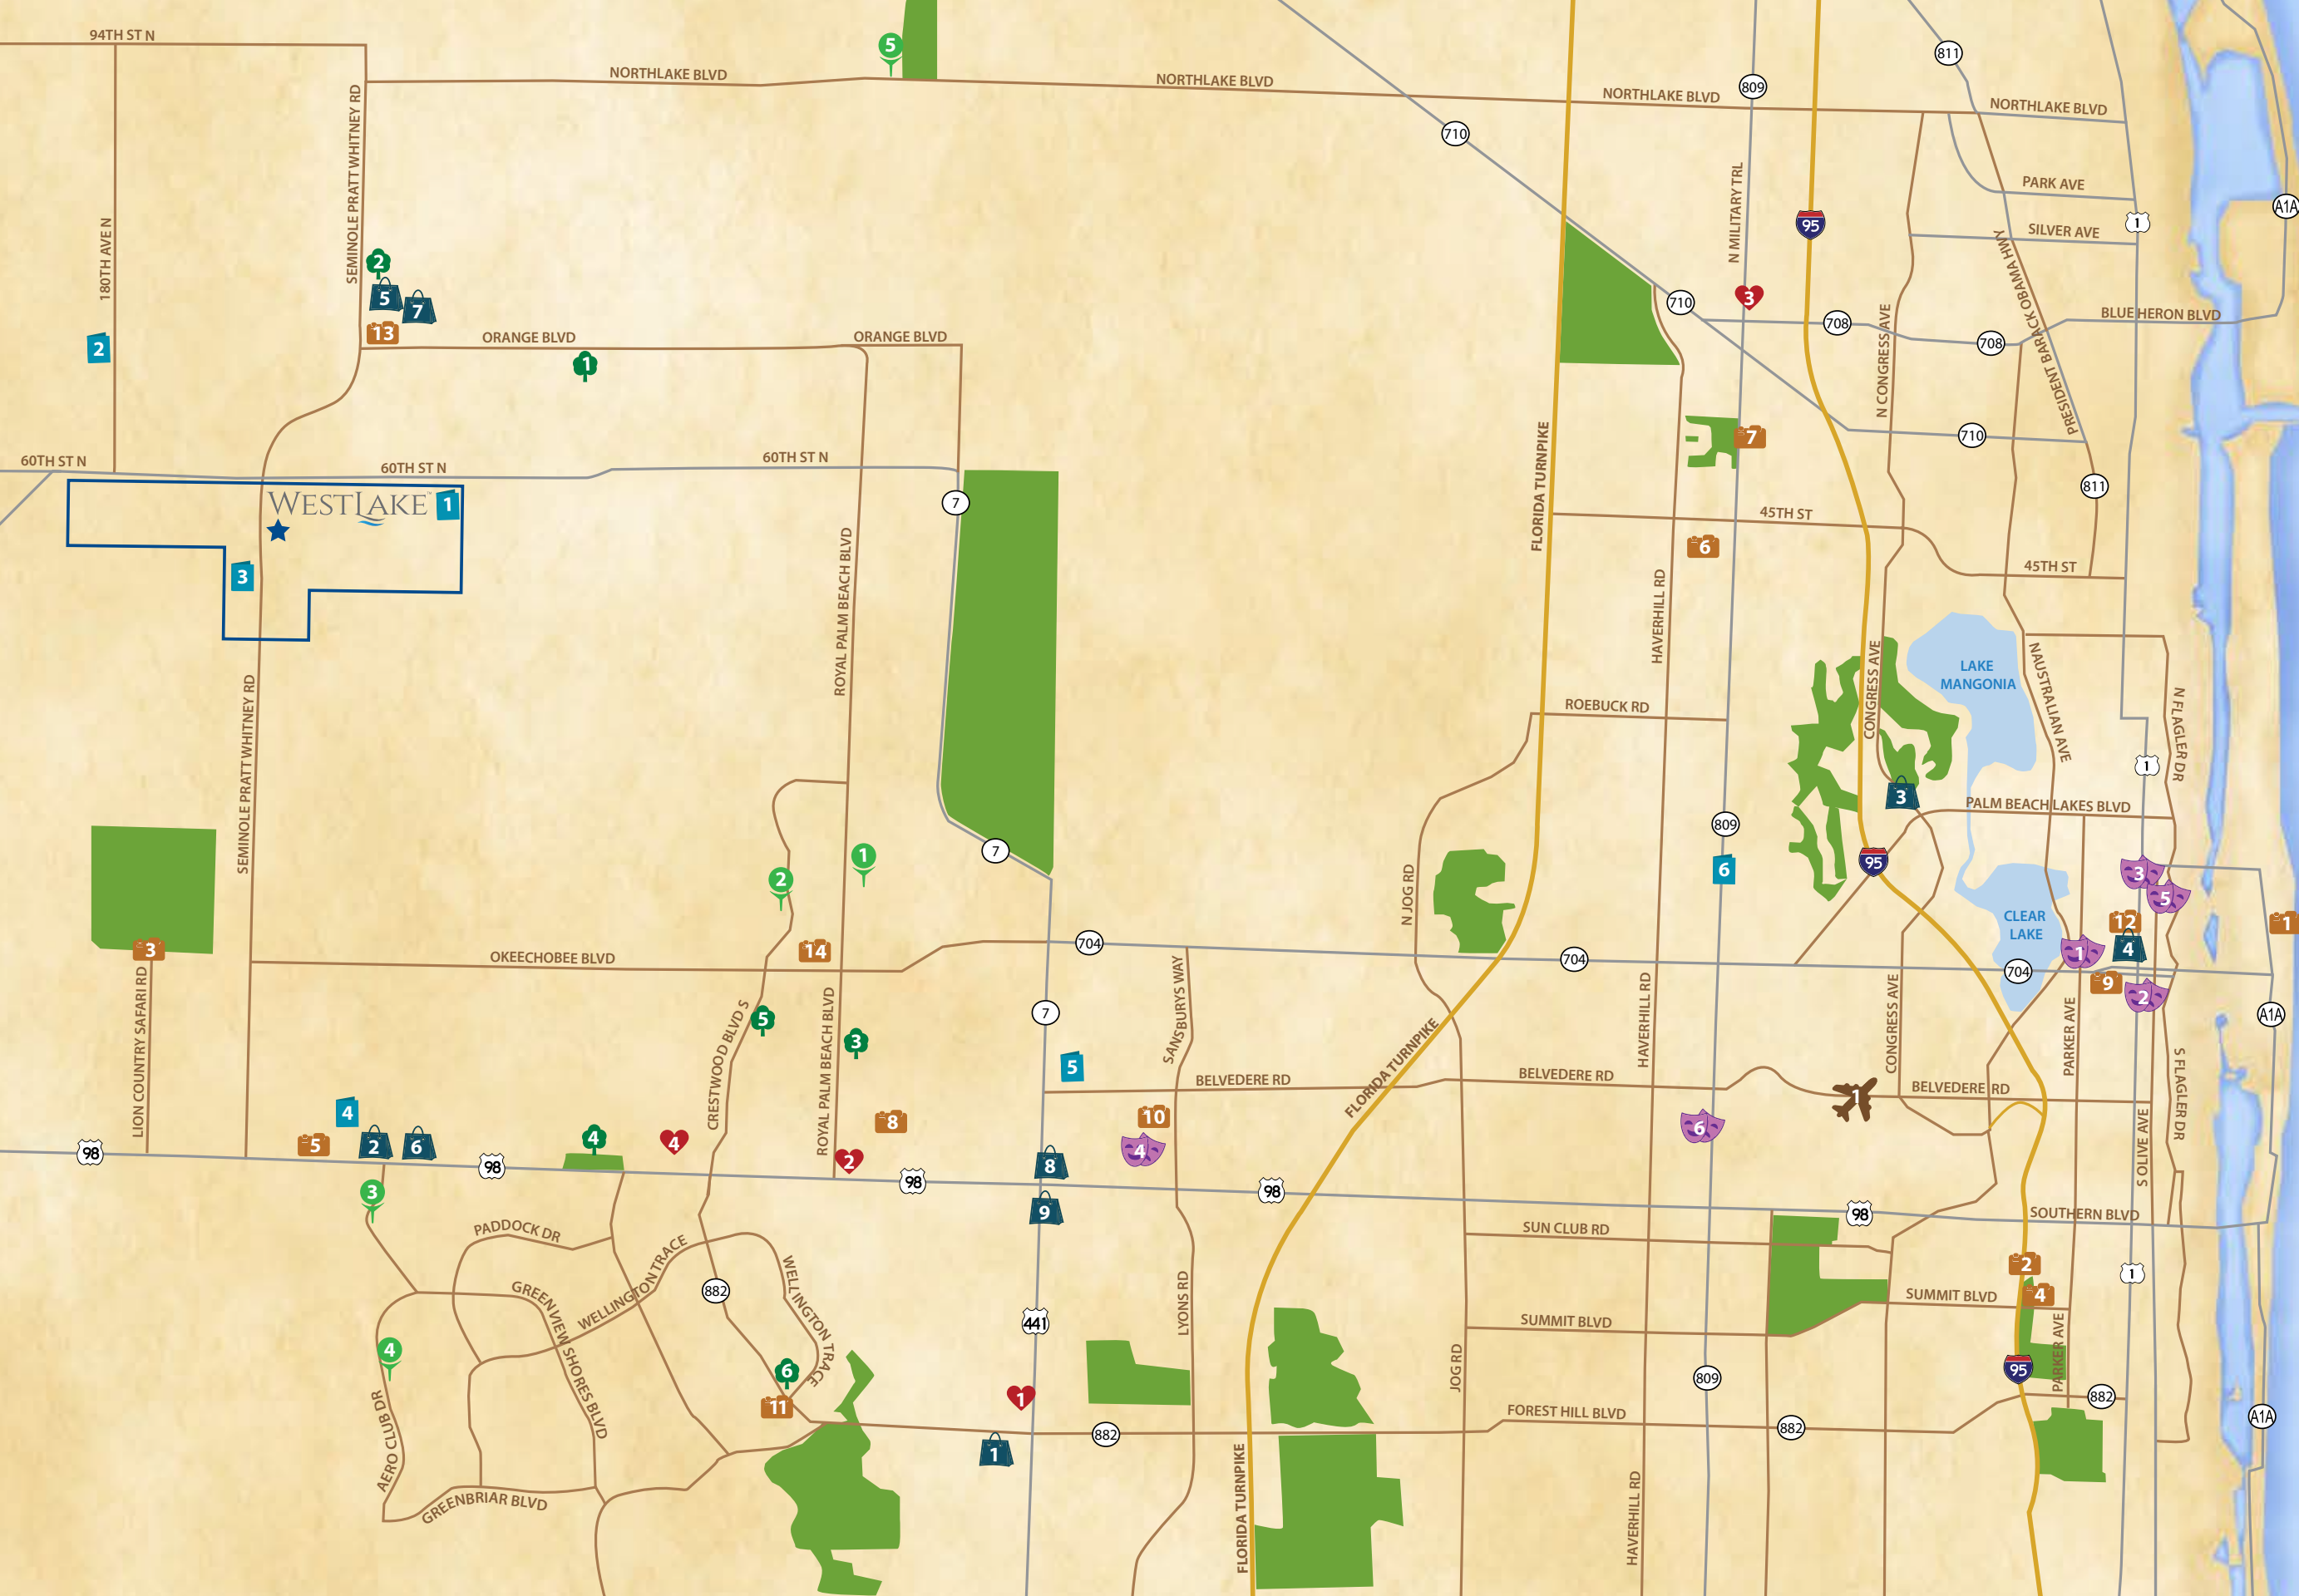

GOLF COURSES

1. Village Golf Club
2. Madison Green Country Club
3. Wellington National Golf Club
4. The Wanderers Club Driving Range
5. Sandhill Crane Golf Club

HEALTHCARE

1. Wellington Regional Medical Center
2. MD Urgent Care
3. West Palm Beach VA Medical Center
4. Palms West Hospital

PARKS

1. Acreage Community Park
2. Kidscape Park
3. Commons Park
4. Loxahatchee Groves Park
5. Preservation Park
6. Scott's Place Park

PERFORMING ARTS & MUSEUMS

1. Kravis Center for the Performing Arts
2. Norton Museum of Art
3. Historical Society of Palm Beach County
4. Yesteryear Village
5. Palm Beach Dramaworks
6. Mounts Botanical Garden

SHOPPING

1. The Mall at Wellington Green
2. Loxahatchee Groves Commons
3. Palm Beach Outlets
4. CityPlace
5. Publix Super Market at The Acreage
6. Publix Super Market at Loxahatchee Groves Commons
7. Moore's True Value - ACE Hardware
8. Lowe's Home Improvement
9. Home Depot

ATLANTIC OCEAN

*Map not to scale. Artist's Rendering.